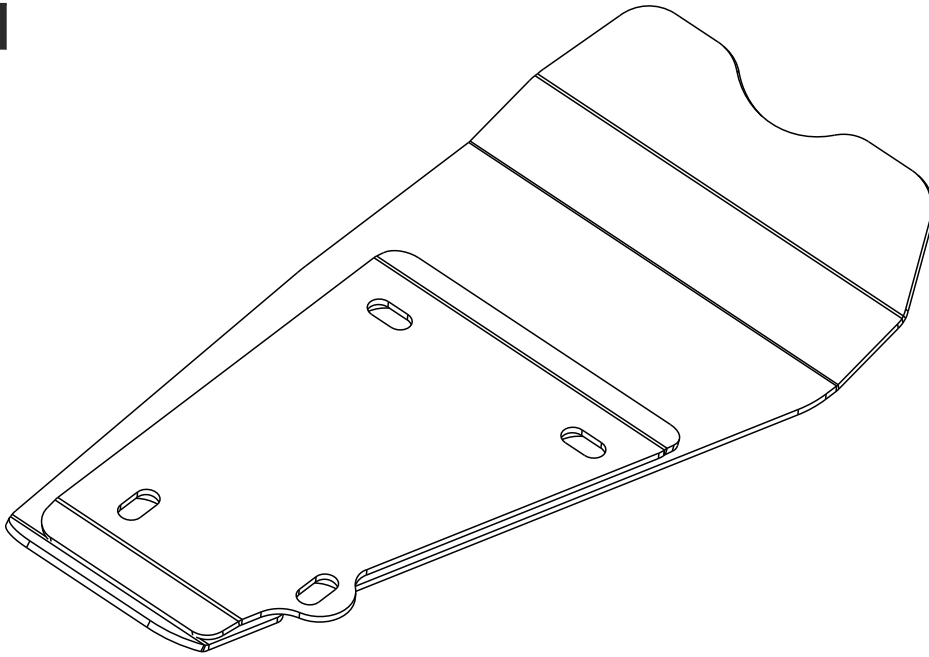

PZ4AL-A8920-00

A

PZ4AL-08920-60

B

x4 M8x20

C1

x4 Ø 8

C2

x4 Ø 8G