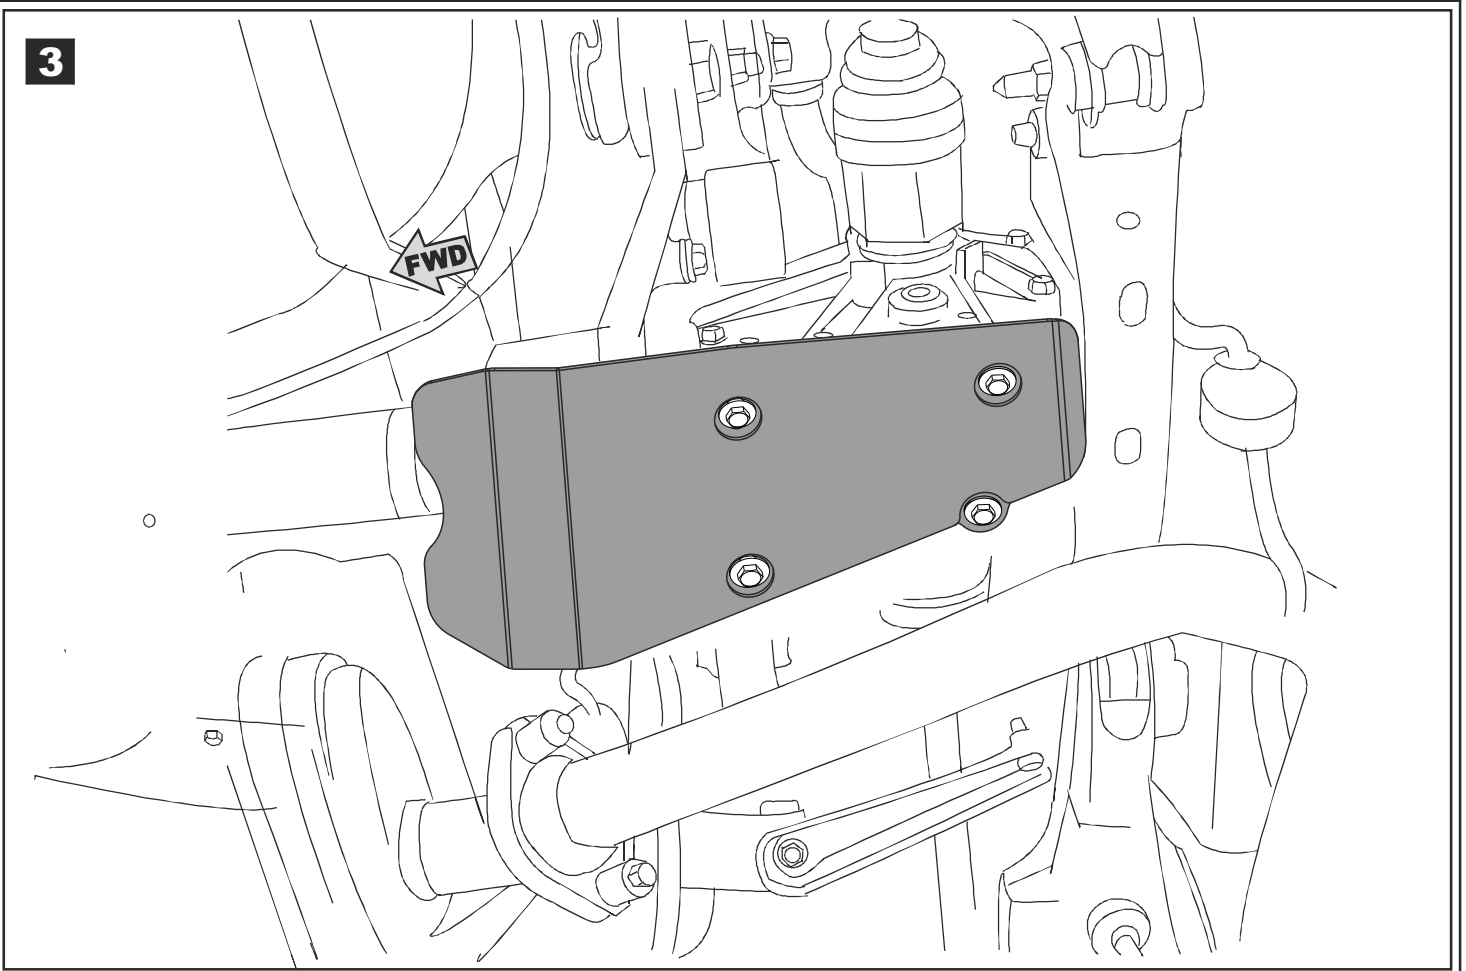

3

Part number: PZ4AL-A8920-00	Issue: 0	Date: 18/12/15	Manual reference number: AIM 000-873-0	Page: 4/4