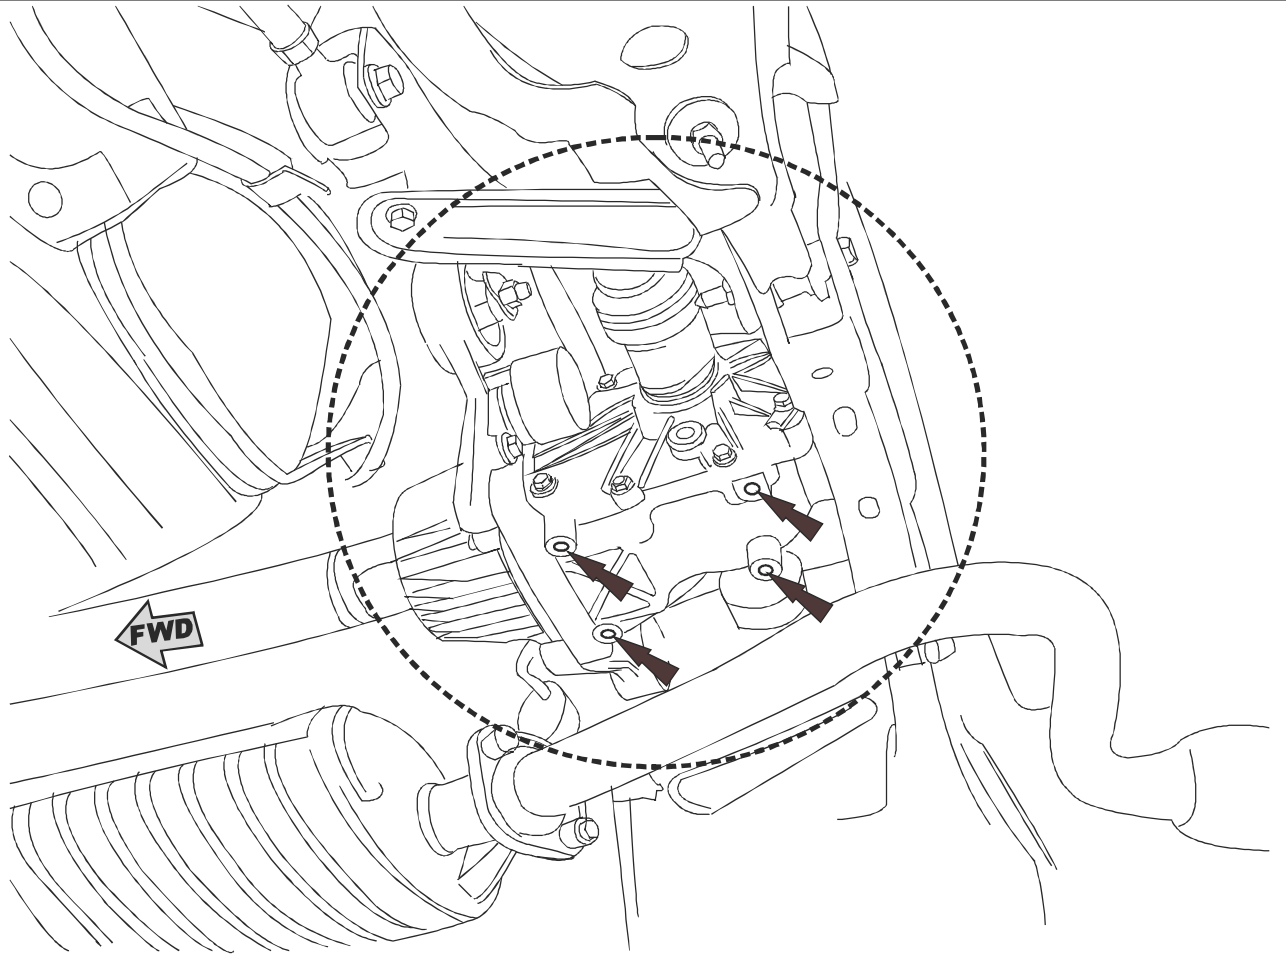

1

2

Part number: PZ4AL-A8920-00	Issue: 0	Date: 18/12/15	Manual reference number: AIM 000-873-0	Page: 3/4